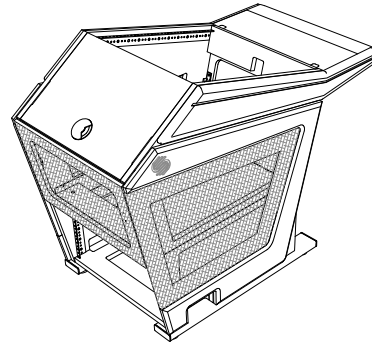

Plan Uno - Console Specifications

Shipping Info

Number of Boxes - 4
Shipping weight - 103 Lbs